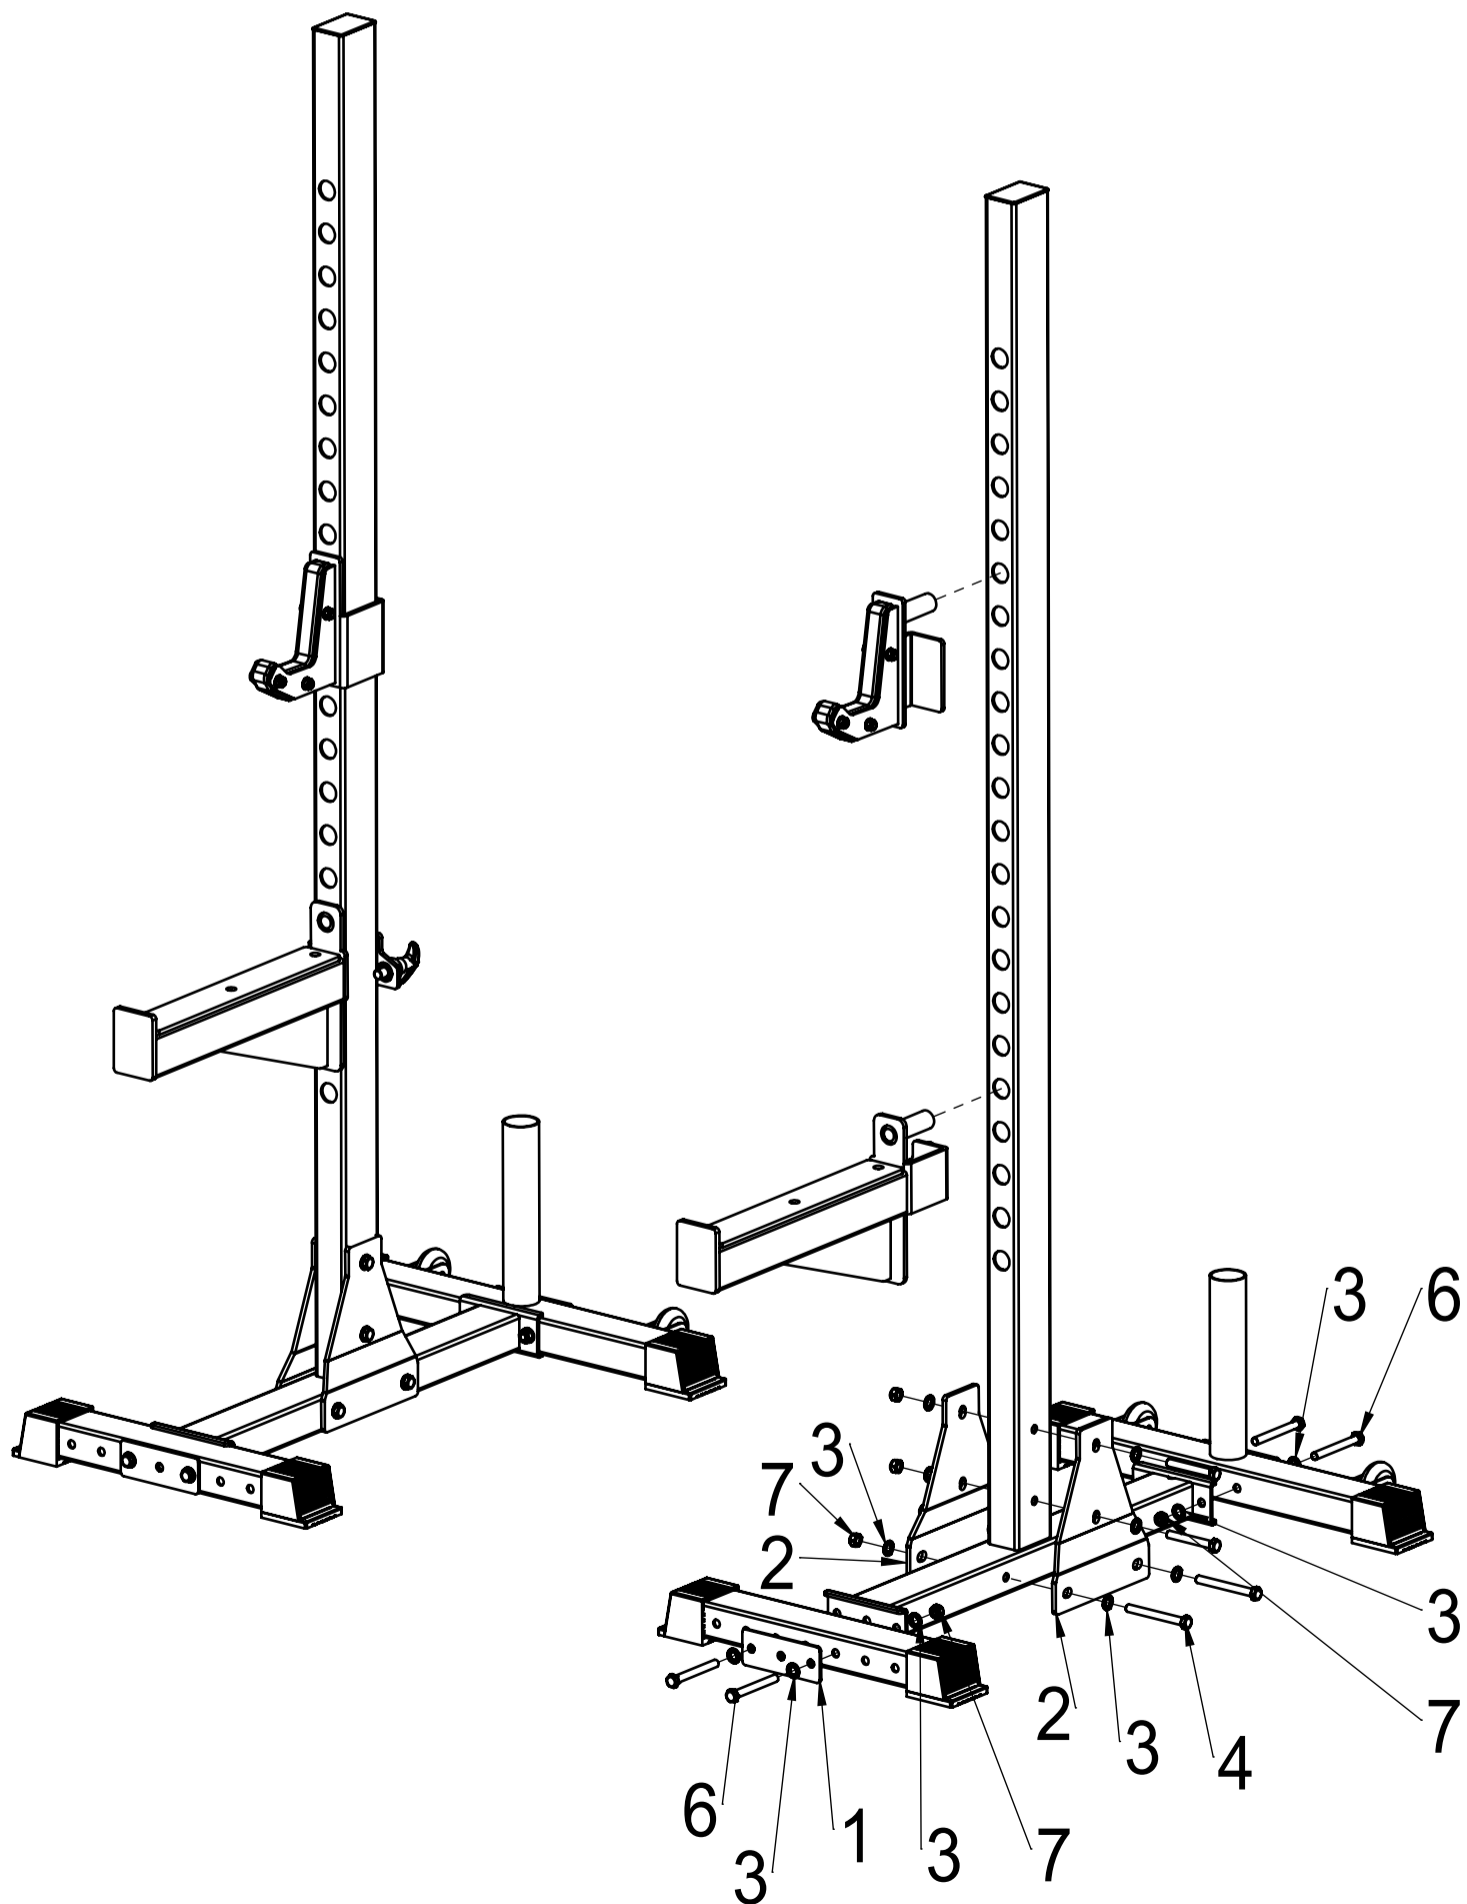

TOORX
PROFESSIONAL LINE

BEDIENUNGSANLEITUNG

WLX3000

Cod : GRLDTOORXWLX3000

Rev : 00

Ed : 04/20

PART LIST

PART NO.	DESCRIPTION	QTY
1	Plate A	2
2	Plate B	4
3	M10 Washer	32
4	M10X95 Hex Bolt	4
5	M10X75 Hex Bolt	4
6	M10X90 Hex Bolt	8
7	M10 Nylon Nut	16